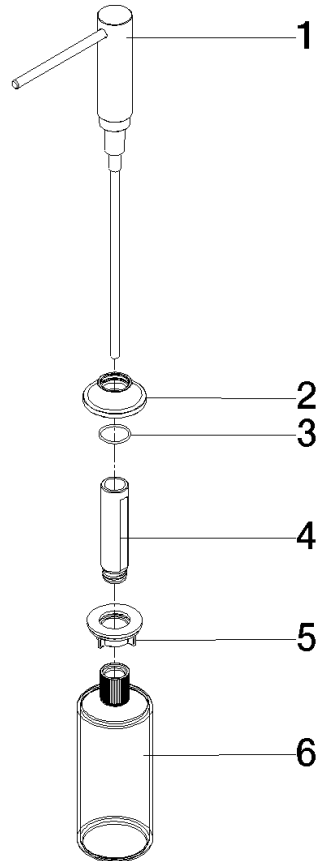

82 434 809

- 140mm projection
- 500 ml bottle
- can be filled from the top
- rotating pump head
- height 124 mm
- rosette Ø 55 mm
- hole diameter 25 mm

| | | |
|---|-------------------------------|---------------|
|  | Chrome | 82 434 809-00 |
|  | Brushed Platinum | 82 434 809-06 |
|  | Platinum | 82 434 809-08 |
|  | Durabress (23kt Gold) | 82 434 809-09 |
|  | Dark Chrome | 82 434 809-19 |
|  | Brushed Durabress (23kt Gold) | 82 434 809-28 |
|  | Matte Black | 82 434 809-33 |
|  | Brushed Champagne (22kt Gold) | 82 434 809-46 |
|  | Champagne (22kt Gold) | 82 434 809-47 |
|  | Brushed Chrome | 82 434 809-93 |
|  | Brushed Dark Platinum | 82 434 809-99 |

82 434 809

mm [inches]

82 434 809

Parts for other finishes can be found here: Brushed Platinum

Spare parts list

| No. | Item Number | Name | Quantity used | Delivery time |
|-----|--------------------|------------|---------------|---------------|
| 1 | 90 10 10 534 00-00 | dispenser | 1 | 10 |
| 2 | 90 27 87 042 00-00 | rosette | 1 | 10 |
| 3 | 09 14 10 112 90 | seal | 1 | 2 |
| 4 | 08 10 10 527 90 | holder | 1 | 2 |
| 5 | 05 23 10 001 00 90 | fixing set | 1 | 2 |
| 6 | 90 10 10 603 00 90 | container | 1 | 2 |