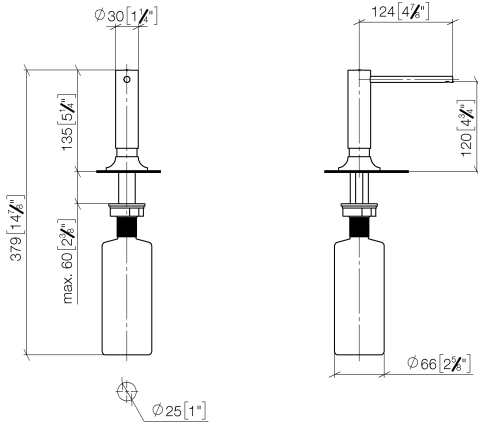

82 434 809

- 140mm projection
- 500 ml bottle
- can be filled from the top
- rotating pump head
- height 124 mm
- rosette Ø 55 mm
- hole diameter 25 mm

| | | |
|---|-------------------------------|---------------|
|  | Chrome | 82 434 809-00 |
|  | Brushed Platinum | 82 434 809-06 |
|  | Platinum | 82 434 809-08 |
|  | Durabress (23kt Gold) | 82 434 809-09 |
|  | Dark Chrome | 82 434 809-19 |
|  | Brushed Durabress (23kt Gold) | 82 434 809-28 |
|  | Matte Black | 82 434 809-33 |
|  | Brushed Champagne (22kt Gold) | 82 434 809-46 |
|  | Champagne (22kt Gold) | 82 434 809-47 |
|  | Brushed Chrome | 82 434 809-93 |
|  | Brushed Dark Platinum | 82 434 809-99 |

82 434 809

mm [inches]

82 434 809

Parts for other finishes can be found here: Brushed Platinum

Spare parts list

| No. | Item Number | Name | Quantity used | Delivery time |
|-----|--------------------|------------|---------------|---------------|
| 1 | 90 10 10 534 00-00 | dispenser | 1 | 10 |
| 2 | 90 27 87 042 00-00 | rosette | 1 | 10 |
| 3 | 09 14 10 112 90 | seal | 1 | 2 |
| 4 | 08 10 10 527 90 | holder | 1 | 2 |
| 5 | 05 23 10 001 00 90 | fixing set | 1 | 2 |
| 6 | 90 10 10 603 00 90 | container | 1 | 2 |